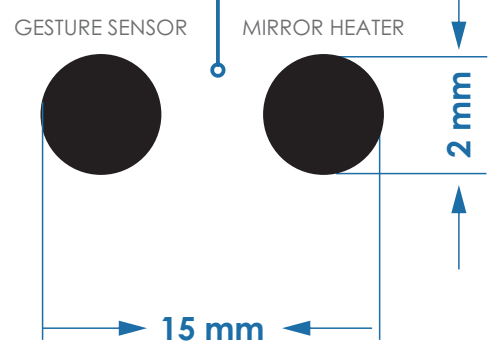

- FRAME COLOR
- BLACK
  - WHITE
  - GOLD
  - ROSE GOLD
- METAL FRAME

				DIMENSIONS ARE IN CENTIMETERS (cm) DO NOT SCALE DRAWING		SIGNATURE/REVISION:	
A	NAME	SIGNATURE	DATE	PRODUCT:	MIRROR	TITLE: <h1 style="margin: 0;">Kosmos</h1>	
	DRAWN			MATERIAL:	GLASS		
	CHK D			THICKNESS:	4mm		
	APPV D			EDGING:	C / F edge	DIMENSIONS: fi 1200 metal + fi 900 mm <span style="float: right;">A4</span>	
	MFG			SANDBLASTING:	NO <span style="color: blue;">■</span>		
A				SNESOR/SWICHTH:	SENSOR	SCALE: 1 : 10	SHEET 1 OF 1