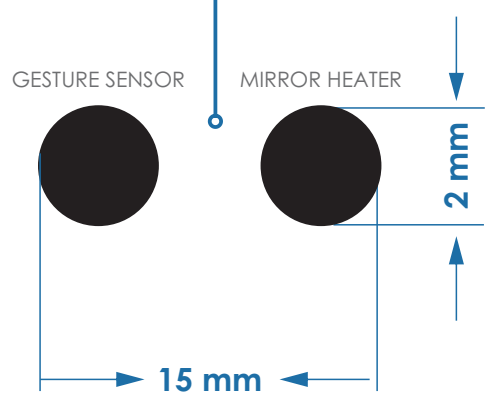

- FRAME COLOR
- BLACK
 - WHITE
 - GOLD
 - ROSE GOLD
- METAL FRAME

DIMENSIONS ARE IN CENTIMETERS (cm)
DO NOT SCALE DRAWING

SIGNATURE/REVISION:

A	NAME	SIGNATURE	DATE	PRODUCT:	MIRROR	TITLE: <h1>Kosmos</h1>
	DRAWN			MATERIAL:	GLASS	
	CHK D			THICKNESS:	4mm	
	APPV D			EDGING:	C / F edge	DIMENSIONS: fi 1000 metal + fi 700 mm
	MFG			SANDBLASTING:	NO ■	
A				SNESOR/SWICHTH:	SENSOR	A4

SCALE: 1 : 10 SHEET 1 OF 1