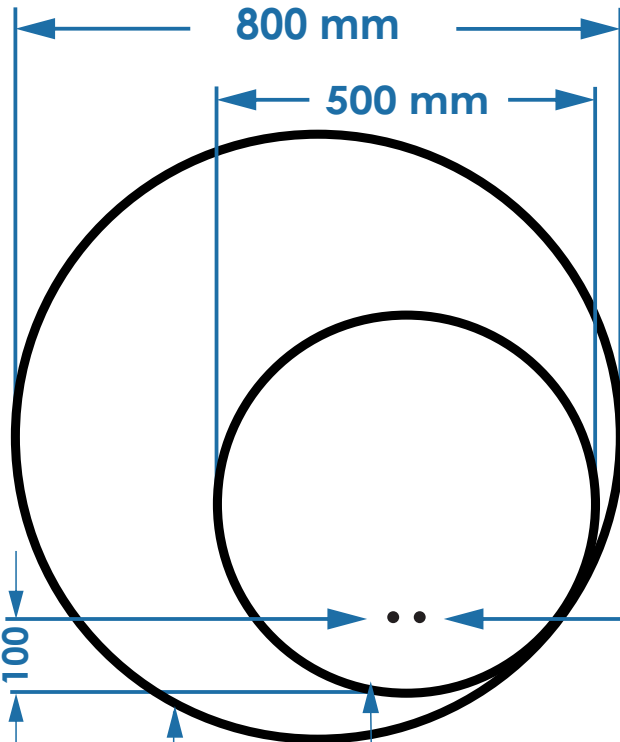

D

C

C

B

B

100

800 mm

500 mm

GESTURE SENSOR

MIRROR HEATER

2 mm

15 mm

FRAME COLOR

METAL FRAME

BLACK

WHITE

GOLD

ROSE GOLD

DIMENSIONS ARE IN CENTIMETERS (cm) DO NOT SCALE DRAWING

SIGNATURE/REVISION:

	NAME	SIGNATURE	DATE	PRODUCT:	MIRROR
DRAWN				MATERIAL:	GLASS
CHK D				THICKNESS:	4mm
APPV D				EDGING:	C / F edge
MFG				SANDBLASTING:	NO <input checked="" type="checkbox"/>
A				SNESOR/SWICHTH:	SENSOR

TITLE:	<h1>Kosmos</h1>	
DIMENSIONS:	fi 800 metal + fi 500 mm	A4
SCALE:	1 : 10	SHEET 1 OF 1

4

2

1

A

A