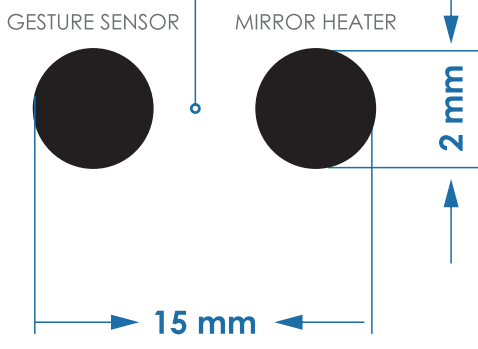

- FRAME COLOR
- BLACK
  - GOLD
  - COPPER ROSE
- METAL FRAME  
SIDE VIEW 30 mm

				DIMENSIONS ARE IN CENTIMETERS (cm) DO NOT SCALE DRAWING		SIGNATURE/REVISION:	
A	NAME	SIGNATURE	DATE	PRODUCT:	MIRROR	TITLE:  Fenix	
	DRAWN			MATERIAL:	GLASS		
	CHK D			THICKNESS:	4mm		
	APPV D			EDGING:	C / F edge	DIMENSIONS: 1000 x 1000 mm	
	MFG			SANDBLASTING:	YES <span style="color: blue;">■</span>		
A				SNESOR/SWICHTH:	SENSOR	SCALE: 1 : 10	SHEET 1 OF 1