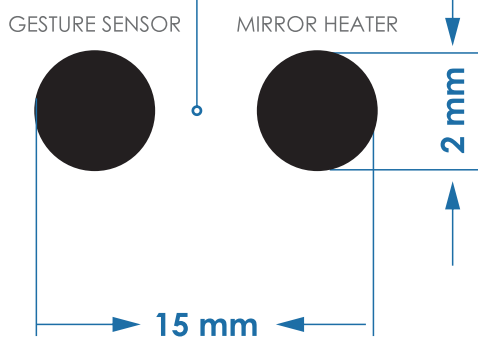

FRAME COLOR METAL FRAME
SIDE VIEW 30 mm

- BLACK
- GOLD
- COPPER ROSE

DIMENSIONS ARE IN
CENTIMETERS (cm)
DO NOT SCALE DRAWING

SIGNATURE/REVISION:

A		NAME	SIGNATURE	DATE	PRODUCT:	MIRROR	TITLE: <h1 style="margin: 0;">Epos horizontaal</h1>	
	DRAWN				MATERIAL:	GLASS		
	CHK D				THICKNESS:	4mm		
	APPV D				EDGING:	C / F edge		
	MFG				SANDBLASTING:	YES <input checked="" type="checkbox"/>		
A					SNESOR/SWICHTH:	TOUCH	DIMENSIONS: 1600 x 7000 mm	
							SCALE: 1 : 10	SHEET 1 OF 1