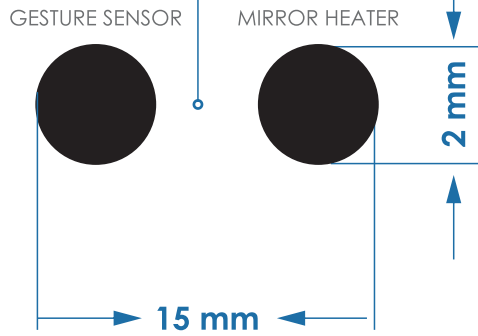

FRAME COLOR METAL FRAME
SIDE VIEW 30 mm

- BLACK
- GOLD
- COPPER ROSE

DIMENSIONS ARE IN
CENTIMETERS (cm)
DO NOT SCALE DRAWING

SIGNATURE/REVISION:

A		NAME	SIGNATURE	DATE	PRODUCT:	MIRROR	TITLE: <h1 style="margin: 0;">Epos horizontaal</h1>
	DRAWN				MATERIAL:	GLASS	
	CHK D				THICKNESS:	4mm	
	APPV D				EDGING:	C / F edge	DIMENSIONS: 1200 x 650 mm A4
	MFG				SANDBLASTING:	YES <input checked="" type="checkbox"/>	
	A				SNESOR/SWICHTH:	TOUCH	SCALE: 1 : 10 SHEET 1 OF 1