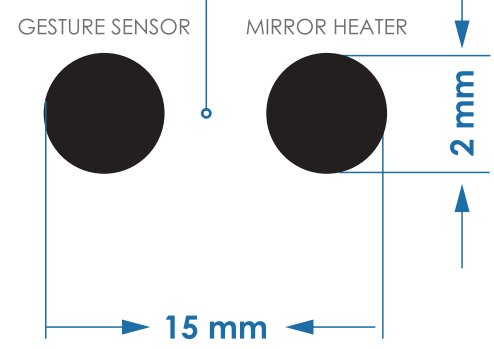

D

C

C

B

B

FRAME COLOR      METAL FRAME  
 SIDE VIEW 30 mm

- BLACK
- GOLD
- COPPER ROSE

DIMENSIONS ARE IN CENTIMETERS (cm)  
 DO NOT SCALE DRAWING

SIGNATURE/REVISION:

A		NAME	SIGNATURE	DATE	PRODUCT:	MIRROR	TITLE:  Aura Horizontal
	DRAWN				MATERIAL:	GLASS	
	CHK D				THICKNESS:	4mm	
	APPV D				EDGING:	C / F edge	DIMENSIONS:  1200 x 700 mm
	MFG				SANDBLASTING:	YES <span style="color: blue;">■</span>	
	A				SNESOR/SWICHTH:	SENSOR	A4