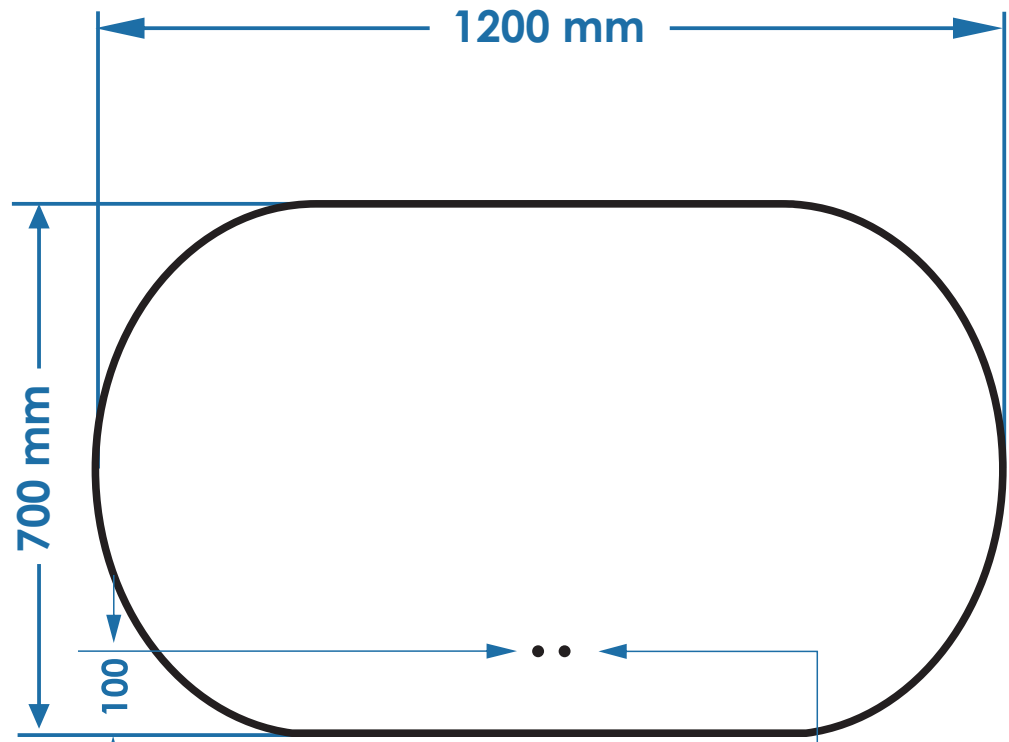

D

C

C

B

B

FRAME COLOR      METAL FRAME  
 SIDE VIEW 30 mm

- BLACK
- GOLD
- COPPER ROSE

DIMENSIONS ARE IN CENTIMETERS (cm)  
 DO NOT SCALE DRAWING

SIGNATURE/REVISION:

A		NAME	SIGNATURE	DATE	PRODUCT:	MIRROR	TITLE:  Aura Horizontal
	DRAWN				MATERIAL:	GLASS	
	CHK D				THICKNESS:	4mm	
	APPV D				EDGING:	C / F edge	DIMENSIONS:  1200 x 700 mm
	MFG				SANDBLASTING:	YES <span style="color: blue;">■</span>	
	A				SNESOR/SWICHTH:	SENSOR	A4

4

2

1

A

A

SCALE: 1 : 10      SHEET 1 OF 1