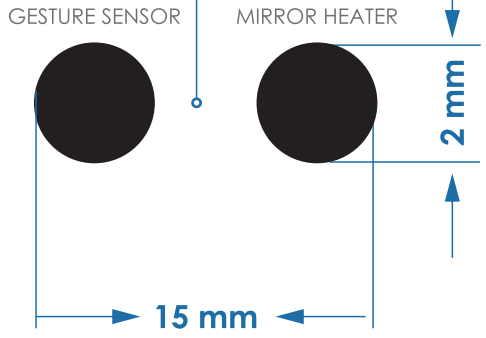

D

C

C

B

B

FRAME COLOR ○ METAL FRAME
SIDE VIEW 30 mm

- BLACK
- GOLD
- COPPER ROSE

DIMENSIONS ARE IN CENTIMETERS (cm)
DO NOT SCALE DRAWING

SIGNATURE/REVISION:

A	NAME	SIGNATURE	DATE	PRODUCT:	MIRROR	TITLE: Aura Horizontal	DIMENSIONS: 1000 x 700 mm	A4
	DRAWN			MATERIAL:	GLASS			
	CHK D			THICKNESS:	4mm			
	APPV D			EDGING:	C / F edge			
	MFG			SANDBLASTING:	YES ■			
A				SNESOR/SWICHTH:	SENSOR	SCALE: 1 : 10	SHEET 1 OF 1	