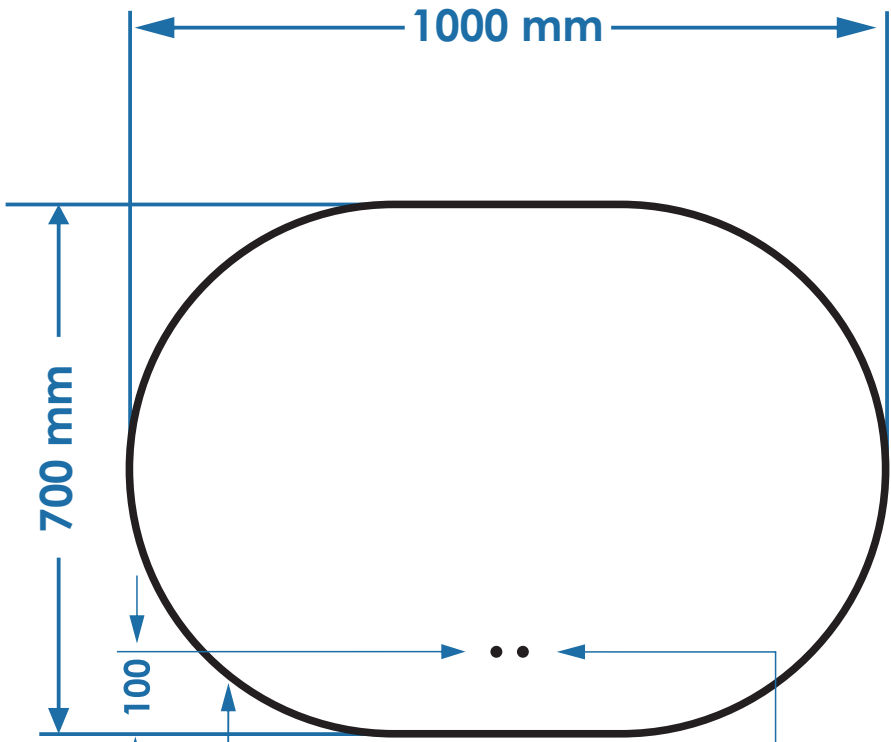

D

C

C

B

B

FRAME COLOR ○ METAL FRAME
SIDE VIEW 30 mm

- BLACK
- GOLD
- COPPER ROSE

DIMENSIONS ARE IN CENTIMETERS (cm)
DO NOT SCALE DRAWING

SIGNATURE/REVISION:

A	NAME	SIGNATURE	DATE	PRODUCT:	MIRROR	TITLE: Aura Horizontal	DIMENSIONS: 1000 x 700 mm	A4
	DRAWN			MATERIAL:	GLASS			
	CHK D			THICKNESS:	4mm			
	APPV D			EDGING:	C / F edge			
	MFG			SANDBLASTING:	YES ■			
A				SNESOR/SWICHTH:	SENSOR	SCALE: 1 : 10	SHEET 1 OF 1	