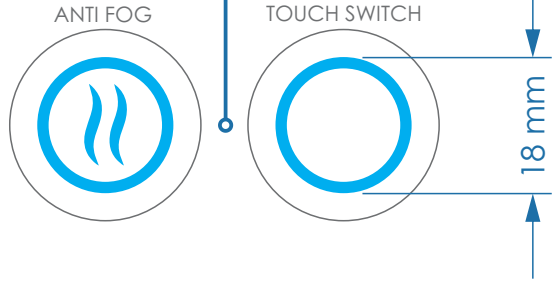

METAL FRAME
SIDE VIEW 30 mm

FRAME COLOR

- BLACK
- WHITE
- GOLD
- ROSE GOLD

				DIMENSIONS ARE IN MILIMETERS (mm) DO NOT SCALE DRAWING		SIGNATURE/REVISION:	
A	NAME	SIGNATURE	DATE	PRODUCT:	MIRROR	TITLE: <h1 style="margin: 0;">Athena</h1>	
	DRAWN			MATERIAL:	GLASS		
	CHK D			THICKNESS:	4mm		
	APPV D			EDGING:	C / F edge	DIMENSIONS: 1200 x 1200 mm A4	
	MFG			SANDBLASTING:	YES <input checked="" type="checkbox"/>		
A				SNESOR/SWICHTH:	TOUCH	SCALE: 1 : 10	SHEET 1 OF 1