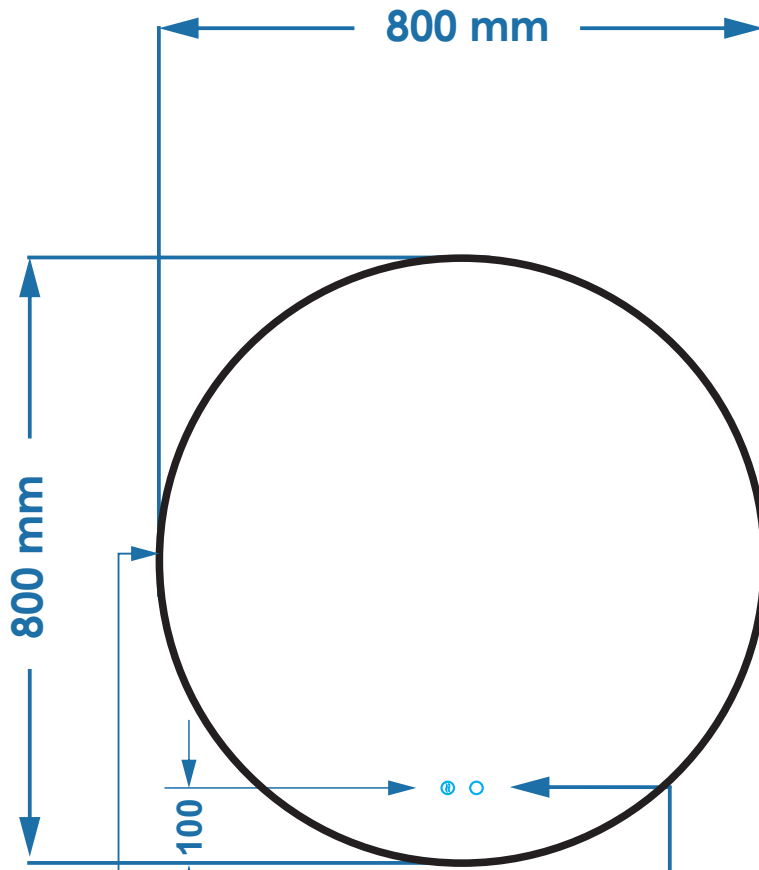

4

2

1

F

F

E

E

D

D

C

C

B

B

FRAME COLOR

BLACK

WHITE

GOLD

ROSE GOLD

METAL FRAME
SIDE VIEW 30 mm

ANTI FOG

TOUCH SWITCH

18 mm

DIMENSIONS ARE IN
MILIMETERS (mm)
DO NOT SCALE DRAWING

SIGNATURE/REVISION:

	NAME	SIGNATURE	DATE
DRAWN			
CHK D			
APPV D			
MFG			
A			

PRODUCT:	MIRROR
MATERIAL:	GLASS
THICKNESS:	4mm
EDGING:	C / F edge
SANDBLASTING:	YES ☒
SNESOR/SWICHTH:	TOUCH

TITLE:	Athena	
DIMESIONS:	800 x 800 mm	A4
SCALE:	1 : 10	SHEET 1 OF 1

4

2

1

A

A