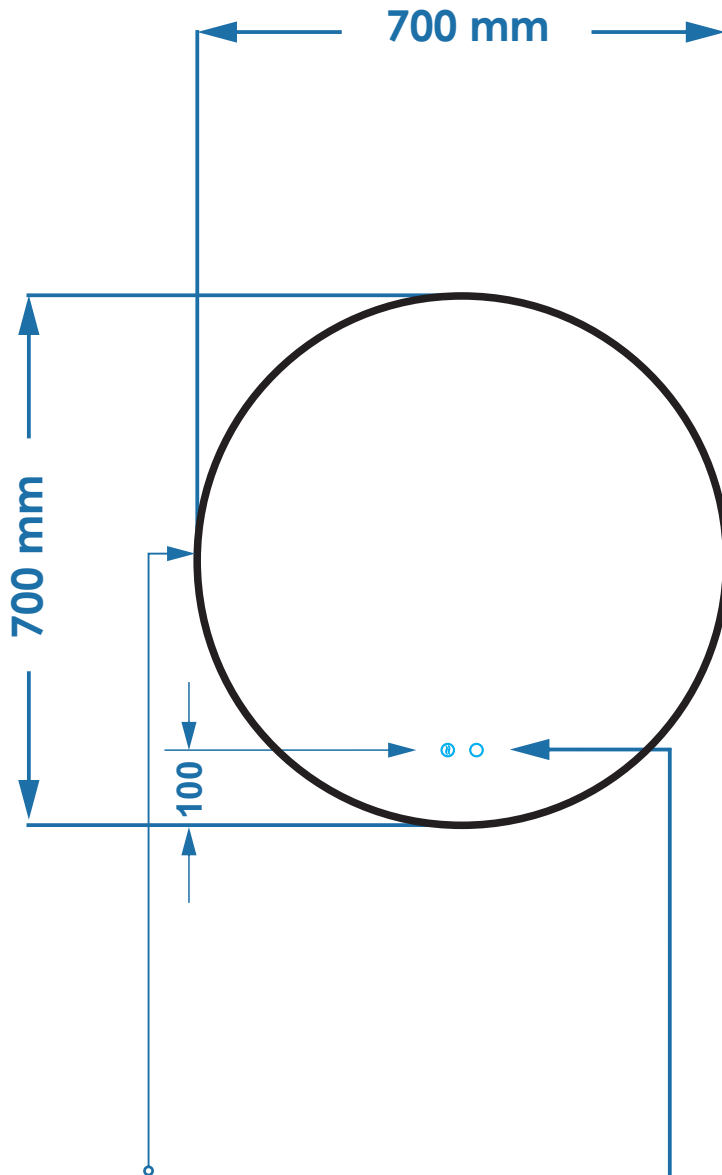

D

C

C

B

B

FRAME COLOR

METAL FRAME
SIDE VIEW 30 mm

ANTI FOG

TOUCH SWITCH

BLACK

WHITE

GOLD

ROSE GOLD

18 mm

DIMENSIONS ARE IN
MILIMETERS (mm)
DO NOT SCALE DRAWING

SIGNATURE/REVISION:

	NAME	SIGNATURE	DATE	PRODUCT:	MIRROR
DRAWN				MATERIAL:	GLASS
CHK D				THICKNESS:	4mm
APPV D				EDGING:	C / F edge
MFG				SANDBLASTING:	YES <input checked="" type="checkbox"/>
A				SNESOR/SWICHTH:	TOUCH

TITLE:

Athena

DIMENSIONS:

700 x 700 mm

A4

SCALE:

1 : 10

SHEET