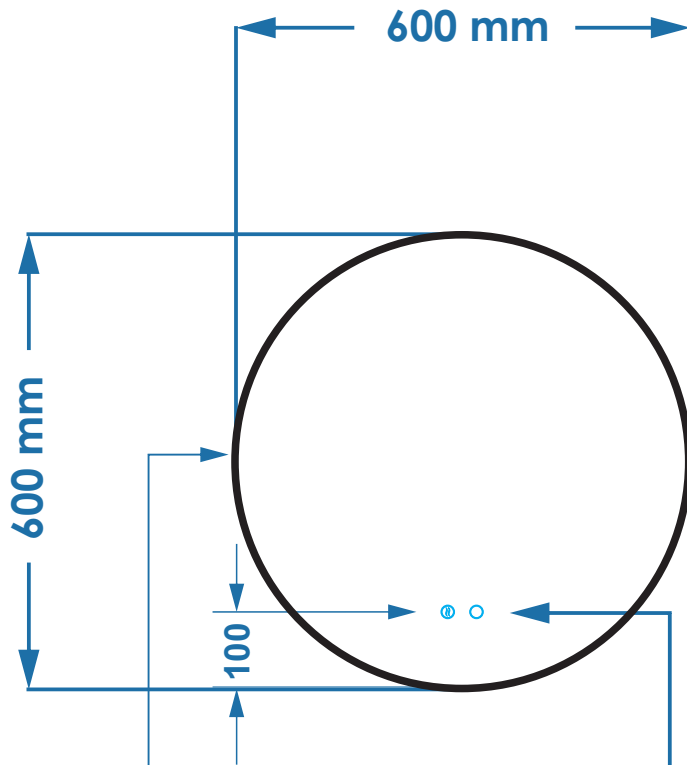

D

C

C

B

B

FRAME COLOR

- BLACK
- WHITE
- GOLD
- ROSE GOLD

METAL FRAME  
SIDE VIEW 30 mm

ANTI FOG

TOUCH SWITCH

18 mm

DIMENSIONS ARE IN  
MILIMETERS (mm)  
DO NOT SCALE DRAWING

SIGNATURE/REVISION:

	NAME	SIGNATURE	DATE
DRAWN			
CHK D			
APPV D			
MFG			
A			

PRODUCT:	MIRROR
MATERIAL:	GLASS
THICKNESS:	4mm
EDGING:	C / F edge
SANDBLASTING:	YES <input checked="" type="checkbox"/>
SNESOR/SWICHTH:	TOUCH

TITLE:	<h1>Athena</h1>	
DIMESIONS:	600 x 600 mm	A4
SCALE:	1 : 10	SHEET 1 OF 1

4

2

1

A

A