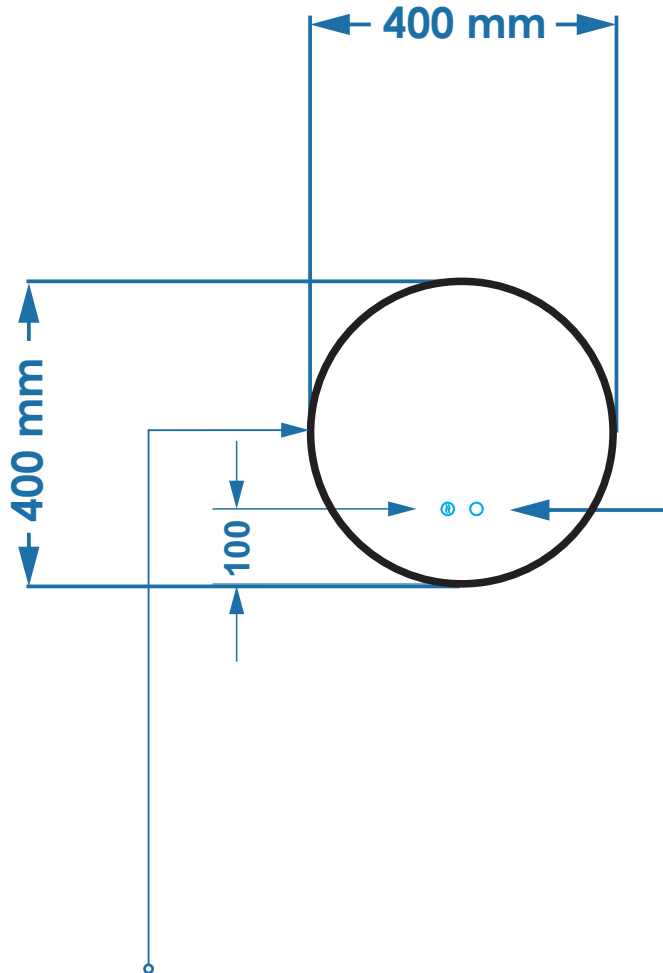

D

C

C

B

B

FRAME COLOR

- BLACK
- WHITE
- GOLD
- ROSE GOLD

METAL FRAME
SIDE VIEW 30 mm

ANTI FOG

TOUCH SWITCH

18 mm

DIMENSIONS ARE IN
MILIMETERS (mm)
DO NOT SCALE DRAWING

SIGNATURE/REVISION:

A	NAME	SIGNATURE	DATE	PRODUCT:	MIRROR	TITLE: <h1>Athena</h1>
	DRAWN			MATERIAL:	GLASS	
	CHK D			THICKNESS:	4mm	
	APPV D			EDGING:	C / F edge	DIMENSIONS: <h2>400 x 400 mm</h2>
	MFG			SANDBLASTING:	YES <input checked="" type="checkbox"/>	
A				SNESOR/SWICHTH:	TOUCH	SCALE: 1 : 10