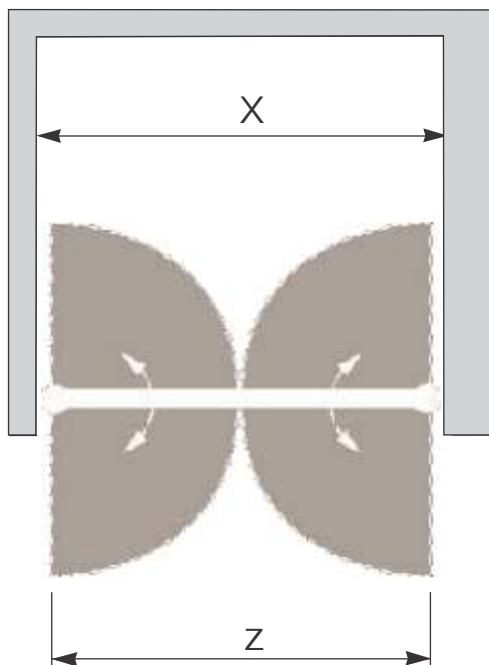

TECHNICAL SHEET

MODEL:

Prima Pendel douche deuren

Glass thickness: 6 mm

MODEL:	Dimension:		X (min-max)	Z
Prima Pendel douche deuren	70	190	69,0-71,0	57
Prima Pendel douche deuren	80	190	79,0-81,0	67
Prima Pendel douche deuren	90	190	89,0-91,0	77