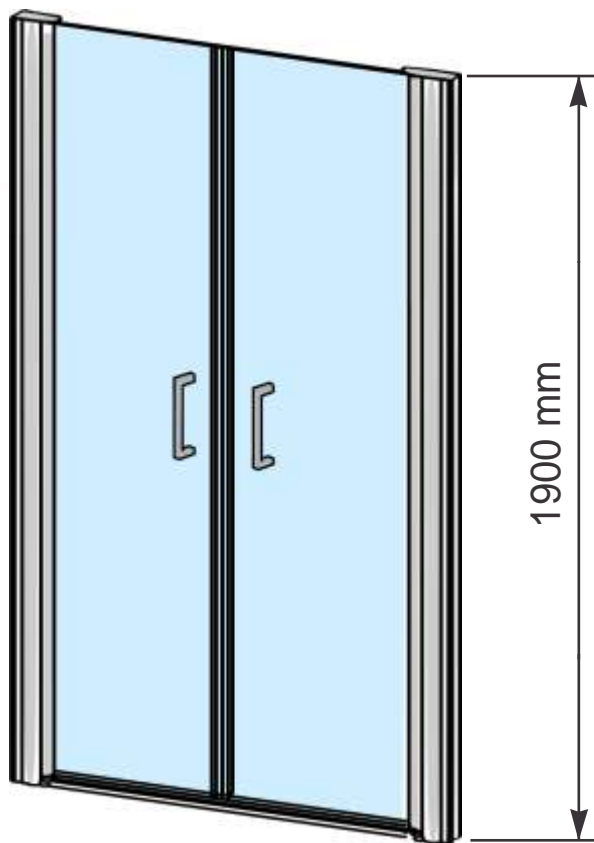

TECHNICAL SHEET

MODEL:

Prima Pendel douche deuren

Glass thickness: 6 mm

MODEL:	Dimension:		X (min-max)	Z
Prima Pendel douche deuren	70	190	69,0-71,0	57
Prima Pendel douche deuren	80	190	79,0-81,0	67
Prima Pendel douche deuren	90	190	89,0-91,0	77