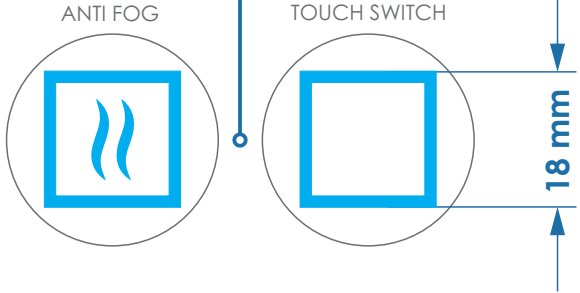

FRAME COLOR

- BLACK
- WHITE
- GOLD
- ROSE GOLD

METAL FRAME  
SIDE VIEW 30 mm

DIMENSIONS ARE IN CENTIMETERS (cm)  
DO NOT SCALE DRAWING

SIGNATURE/REVISION:

DRAWN	NAME	SIGNATURE	DATE	PRODUCT:	MIRROR	TITLE:	
CHK D				MATERIAL:	GLASS	<h1>Aura</h1>	
APPV D				THICKNESS:	4mm		
MFG				EDGING:	C / F edge	DIMESIONS:	
A				SANDBLASTING:	YES <input checked="" type="checkbox"/>	<h2>500 x 1000 mm</h2>	A4
				SNESOR/SWICHTH:	TOUCH	SCALE: 1 : 10	SHEET 1 OF 1